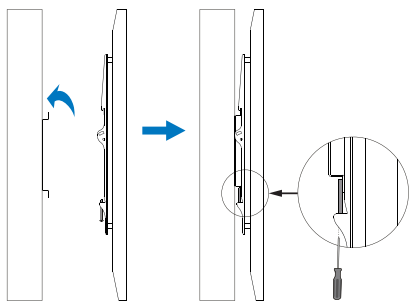

## Low Profile TV Wall Mount for 32"-55" TV

Art. No.: BP0011

Ultra slim easy installation design, compatible with VESA standard max. 400x400mm.

### Features:

- » Super strong mounting brackets: Solid-reinforced Cold Steel, durable product with maximum capacity of 40kg
- » 25mm Profile from wall
- » Compatible with VESA 200x200mm, 400x200mm, 300x300mm, 400x400mm
- » Easy to install
- » Fit for 32-55 inch LED LCD plasma TV, PC Monitor screens

Install the wall plate to the wall

Install the wall mount to back of the TV

Apply the TV with wall mount to the wall plate

RoHS  
compliant

\* The specifications and pictures are subject to change without notice.  
\* All trade names referenced are the registered namework of their respective owners.