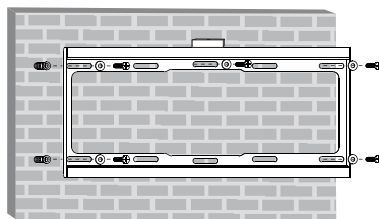

## Low Profile TV Wall Mount for 32"-55" TV

Art. No.: BP0011

Ultra slim easy installation design, compatible with VESA standard max. 400x400mm.

### Features:

- » Super strong mounting brackets: Solid-reinforced Cold Steel, durable product with maximum capacity of 40kg
- » 25mm Profile from wall
- » Compatible with VESA 200x200mm, 400x200mm, 300x300mm, 400x400mm
- » Easy to install
- » Fit for 32-55 inch LED LCD plasma TV, PC Monitor screens

Install the wall plate to the wall

Install the wall mount to back of the TV

Apply the TV with wall mount to the wall plate

RoHS  
compliant

\* The specifications and pictures are subject to change without notice.  
\* All trade names referenced are the registered namework of their respective owners.