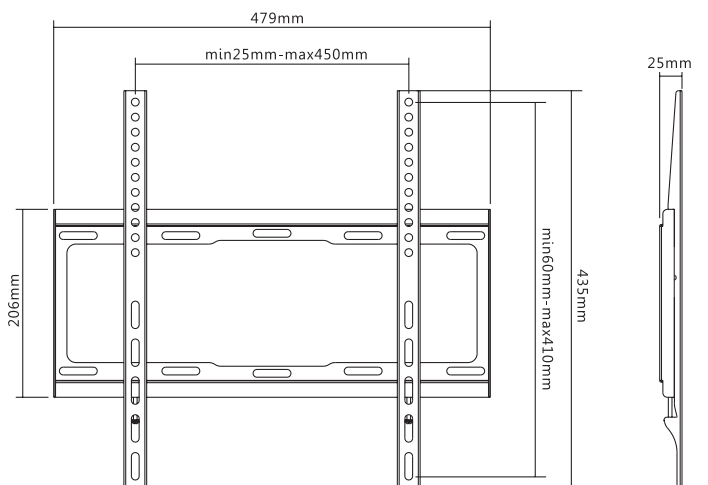

RoHS
compliant

* The specifications and pictures are subject to change without notice.
* All trade names referenced are the registered namework of their respective owners.

BP0011

Made in China