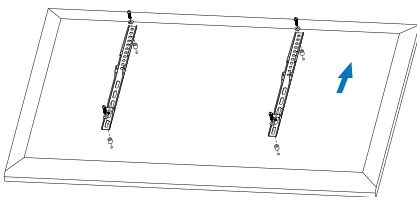

## Low Profile TV Wall Mount for 32"-55" TV

Art. No.: BP0011

Ultra slim easy installation design, compatible with VESA standard max. 400x400mm.

### Features:

- » Super strong mounting brackets: Solid-reinforced Cold Steel, durable product with maximum capacity of 40kg
- » 25mm Profile from wall
- » Compatible with VESA 200x200mm, 400x200mm, 300x300mm, 400x400mm
- » Easy to install
- » Fit for 32-55 inch LED LCD plasma TV, PC Monitor screens

Install the wall plate to the wall

Install the wall mount to back of the TV

Apply the TV with wall mount to the wall plate

RoHS  
compliant

\* The specifications and pictures are subject to change without notice.  
\* All trade names referenced are the registered namework of their respective owners.

### Specification:

Screen Size	32"-55"
Rated Load	40kg/88lbs
VESA	200x100,200x200,400x200,300x300,400x400
Distance to the wall	25mm
Product Size	479 x 435 x 25mm