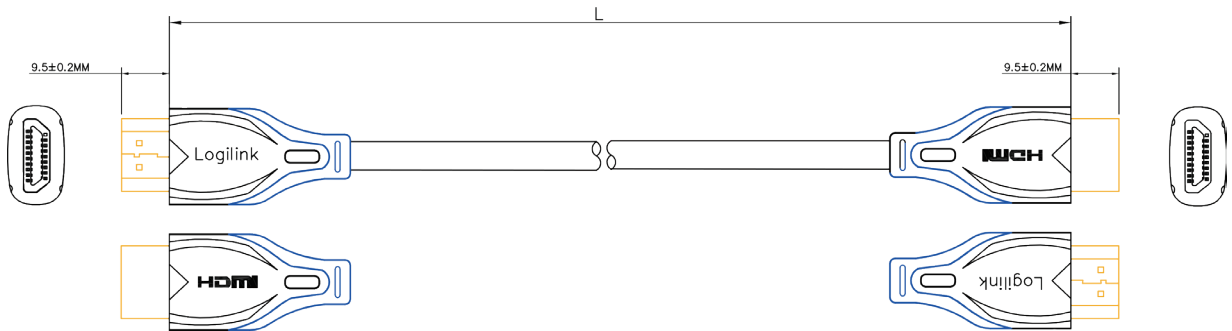

Features:

- » Connector 1: HDMI (Type A) male
- » Connector 2: HDMI (Type A) male
- » Gold plated contacts
- » Transmission of audio, video and ethernet data
- » Standard: High Speed with Ethernet
- » Supports resolutions up to 4096 x 2160@60 Hz, Ultra HD, 4K x 2K
- » Supports Audio Return Channel (ARC)
- » HDMI 2.0 compatible and 3D support

* The specifications and pictures are subject to change without notice.
*All trade names referenced are the registered namework of their respective owners.

Made in China

LogiLink®

HDMI 2.0 Cable

High Speed with Ethernet, 4K x 2K

Art. No.: CH0061
CH0062
CH0063
CH0064

CH0065
CH0066
CH0067

Art-No. CH0061 ~ CH0066

Art-No. CH0067

Best Connectivity

RoHS
compliant

* The specifications and pictures are subject to change without notice.

*All trade names referenced are the registered trademark of their respective owners.