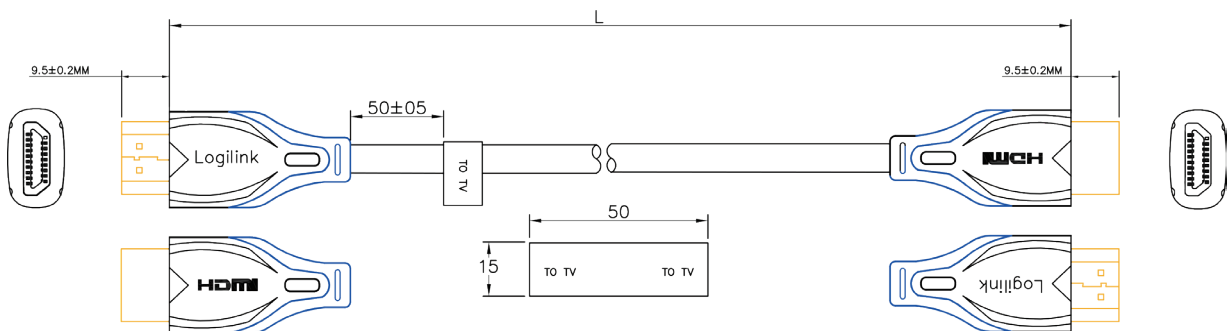

Features:

- » Connector 1: HDMI (Type A) male
- » Connector 2: HDMI (Type A) male
- » Gold plated contacts
- » Transmission of audio, video and ethernet data
- » Standard: High Speed with Ethernet
- » Supports resolutions up to 4096 x 2160@60 Hz, Ultra HD, 4K x 2K
- » Supports Audio Return Channel (ARC)
- » HDMI 2.0 compatible and 3D support

* The specifications and pictures are subject to change without notice.
*All trade names referenced are the registered namework of their respective owners.

Made in China

LogiLink®

HDMI 2.0 Cable

High Speed with Ethernet, 4K x 2K

Art. No.: CH0061
CH0062
CH0063
CH0064

CH0065
CH0066
CH0067

Art-No. CH0061 ~ CH0066

Art-No. CH0067

Best Connectivity

RoHS
compliant

* The specifications and pictures are subject to change without notice.

*All trade names referenced are the registered trademark of their respective owners.