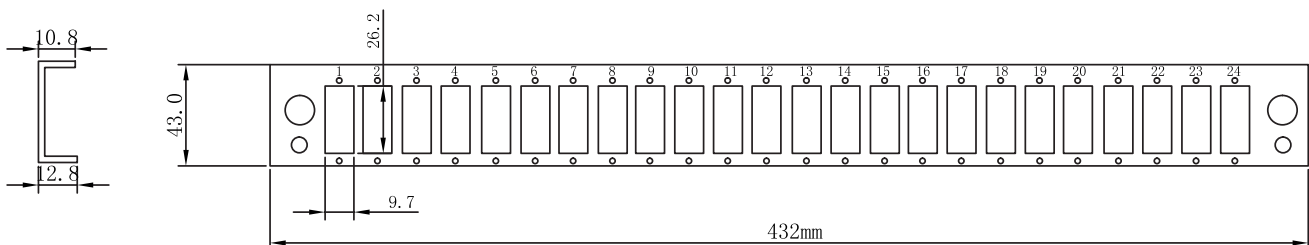

Front Panel 24 x SC-Duplex or LC-Quad for 19" Fiber Optic Enclosure

Technical Features

Ports: 24 x SC-Duplex

Material: Steel, 1mm

Dimension: 433 x 44 x 11mm

Part no.	Color	EAN Code
FB2402B	RAL9005 Black	4052792040142
FB2402G	RAL7035 Light Grey	4052792040135

Technical Drawings

Package Contents

Front Panel 24 x SC-Duplex for 19" Fiber Optic Enclosure x1

Packaging Informations

Packing Dimension	505 x 55 x 16.5mm
Packing Weight	0.22kg (FB2402B)/0.23kg (FB2402G)
Carton Dimension	530 x 330 x 110mm
Carton Q'ty	40pcs
Carton Weight	10.3kg (FB2402B)/10.7kg (FB2402G)