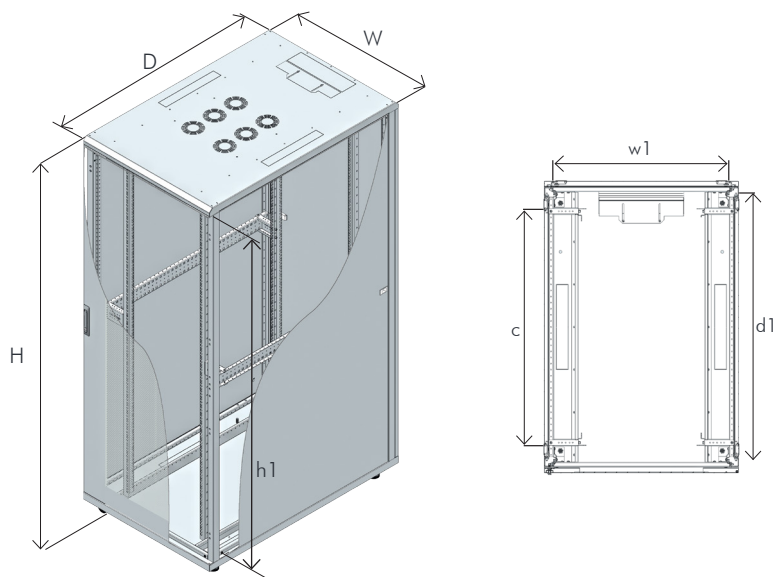

Canovate 19" Server Cabinet - RAL 7035 Light Grey

Height U	Outer Width (W) mm	Outer Depth (D) mm	Outer Height (H) mm	Inner Height (h1) mm	Inner Width (w1) mm	Inner Depth (d1) mm	19" Rails Adjustable Depth Range (c) mm	Weight kg	Part No.	EAN Code
26U	600	1000	1322	1162	503	950	123 - 773	85	S26S61G	8698800000355
26U	600	1200	1322	1162	503	1150	123 - 973	96	S26S63G	8698800000393
26U	800	1000	1322	1162	703	950	123 - 773	97	S26S81G	8698800000430
26U	800	1200	1322	1162	703	1150	123 - 973	97	S26S83G	8698800000478
42U	600	1000	2033	1873	503	950	123 - 773	119	S42S61G	8698800000379
42U	600	1200	2033	1873	503	1150	123 - 973	130	S42S63G	8698800000416
42U	800	1000	2033	1873	703	950	123 - 773	138	S42S81G	8698800000454
42U	800	1200	2033	1873	703	1150	123 - 973	152	S42S83G	8698800000492

* The specifications and pictures are subject to change without notice.
*All trade names referenced are the registered trademark of their respective owners.