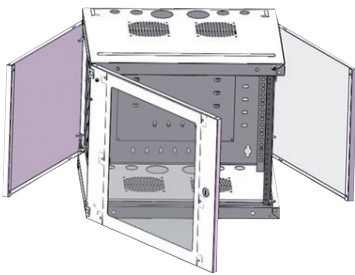

One-sectioned Wall-mounted Cabinet

Technical Features

Material:	1.2 mm steel
Maximum Static Load:	Up to 70 kg
Finish:	Electrostatic powder paint
Color:	RAL 7035 lightgrey or RAL 9005 black

Standard Configuration

- Steel frame
- Glass door with cylindrical lock
- Openable side panels
- 1 Pair of 19" mounting rails
- UL and Gost-R certified

RoHS
compliant

* The specifications and pictures are subject to change without notice.
*All trade names referenced are the registered namework of their respective owners.

One-sectioned Wall-mounted Cabinet - RAL 9005 Black

Height U	Outer Width (W) mm	Outer Depth (D) mm	Outer Height (H) mm	Inner Height (h1) mm	Inner Width (w1) mm	Inner Depth (d1) mm	19" Rails Adjustable Depth Range (c) mm	Weight kg	Part No.	EAN Code
6U	600	450	366	266	510	410	110-305	21.36	W06E64B	8698800000522
6U	600	560	366	266	510	520	110-465	24.26	W06E66B	8698800000546
9U	600	450	510	408	510	410	110-305	24.62	W09E64B	8698800000560
9U	600	560	510	408	510	520	110-465	27.82	W09E66B	8698800000586
12U	600	450	621	541	510	410	110-305	28.01	W12E64B	8698800000607
12U	600	560	621	541	510	520	110-465	31.65	W12E66B	8698800000621
15U	600	450	755	674	510	410	110-305	31.40	W15E64B	8698800000645
15U	600	560	755	674	510	520	110-465	35.49	W15E66B	8698800000669
18U	600	450	888	808	510	410	110-305	34.81	W18E64B	8698800000683
18U	600	560	888	808	510	520	110-465	39.33	W18E66B	8698800000706
21U	600	450	1022	942	510	410	110-305	38.20	W21E64B	8698800000720
21U	600	560	1022	942	510	520	110-465	43.16	W21E66B	8698800000744