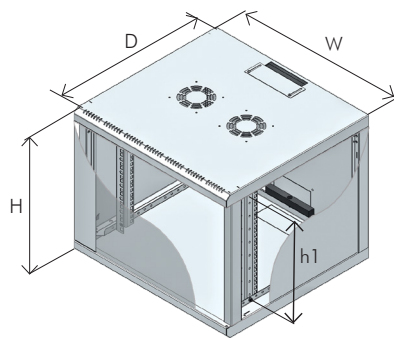

One-sectioned Wall-mounted Cabinet - RAL 7035 Light Grey

Height U	Outer Width (W) mm	Outer Depth (D) mm	Outer Height (H) mm	Inner Height (h1) mm	Inner Width (w1) mm	Inner Depth (d1) mm	19" Rails Adjustable Depth Range (c) mm	Weight kg	Part No.	EAN Code
6U	600	450	366	266	510	410	110-305	21.36	W06E64G	8698800000515
6U	600	560	366	266	510	520	110-465	24.26	W06E66G	8698800000539
9U	600	450	510	408	510	410	110-305	24.62	W09E64G	8698800000553
9U	600	560	510	408	510	520	110-465	27.82	W09E66G	8698800000577
12U	600	450	621	541	510	410	110-305	28.01	W12E64G	8698800000591
12U	600	560	621	541	510	520	110-465	31.65	W12E66G	8698800000614
15U	600	450	755	674	510	410	110-305	31.40	W15E64G	8698800000638
15U	600	560	755	674	510	520	110-465	35.49	W15E66G	8698800000652
18U	600	450	888	808	510	410	110-305	34.81	W18E64G	8698800000676
18U	600	560	888	808	510	520	110-465	39.33	W18E66G	8698800000690
21U	600	450	1022	942	510	410	110-305	38.20	W21E64G	8698800000713
21U	600	560	1022	942	510	520	110-465	43.16	W21E66G	8698800000737

* The specifications and pictures are subject to change without notice.
*All trade names referenced are the registered trademark of their respective owners.