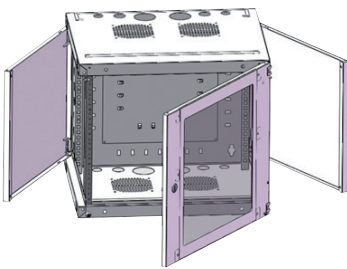

One-sectioned Wall-mounted Cabinet

Technical Features

Material:	1.2 mm steel
Maximum Static Load:	Up to 70 kg
Finish:	Electrostatic powder paint
Color:	RAL 7035 lightgrey or RAL 9005 black

Standard Configuration

- Steel frame
- Glass door with cylindrical lock
- Openable side panels
- 1 Pair of 19" mounting rails
- UL and Gost-R certified

RoHS
compliant

* The specifications and pictures are subject to change without notice.
*All trade names referenced are the registered namework of their respective owners.

One-sectioned Wall-mounted Cabinet - RAL 9005 Black

Height U	Outer Width (W) mm	Outer Depth (D) mm	Outer Height (H) mm	Inner Height (h1) mm	Inner Width (w1) mm	Inner Depth (d1) mm	19" Rails Adjustable Depth Range (c) mm	Weight kg	Part No.	EAN Code
6U	600	450	366	266	510	410	110-305	21.36	W06E64B	8698800000522
6U	600	560	366	266	510	520	110-465	24.26	W06E66B	8698800000546
9U	600	450	510	408	510	410	110-305	24.62	W09E64B	8698800000560
9U	600	560	510	408	510	520	110-465	27.82	W09E66B	8698800000586
12U	600	450	621	541	510	410	110-305	28.01	W12E64B	8698800000607
12U	600	560	621	541	510	520	110-465	31.65	W12E66B	8698800000621
15U	600	450	755	674	510	410	110-305	31.40	W15E64B	8698800000645
15U	600	560	755	674	510	520	110-465	35.49	W15E66B	8698800000669
18U	600	450	888	808	510	410	110-305	34.81	W18E64B	8698800000683
18U	600	560	888	808	510	520	110-465	39.33	W18E66B	8698800000706
21U	600	450	1022	942	510	410	110-305	38.20	W21E64B	8698800000720
21U	600	560	1022	942	510	520	110-465	43.16	W21E66B	8698800000744